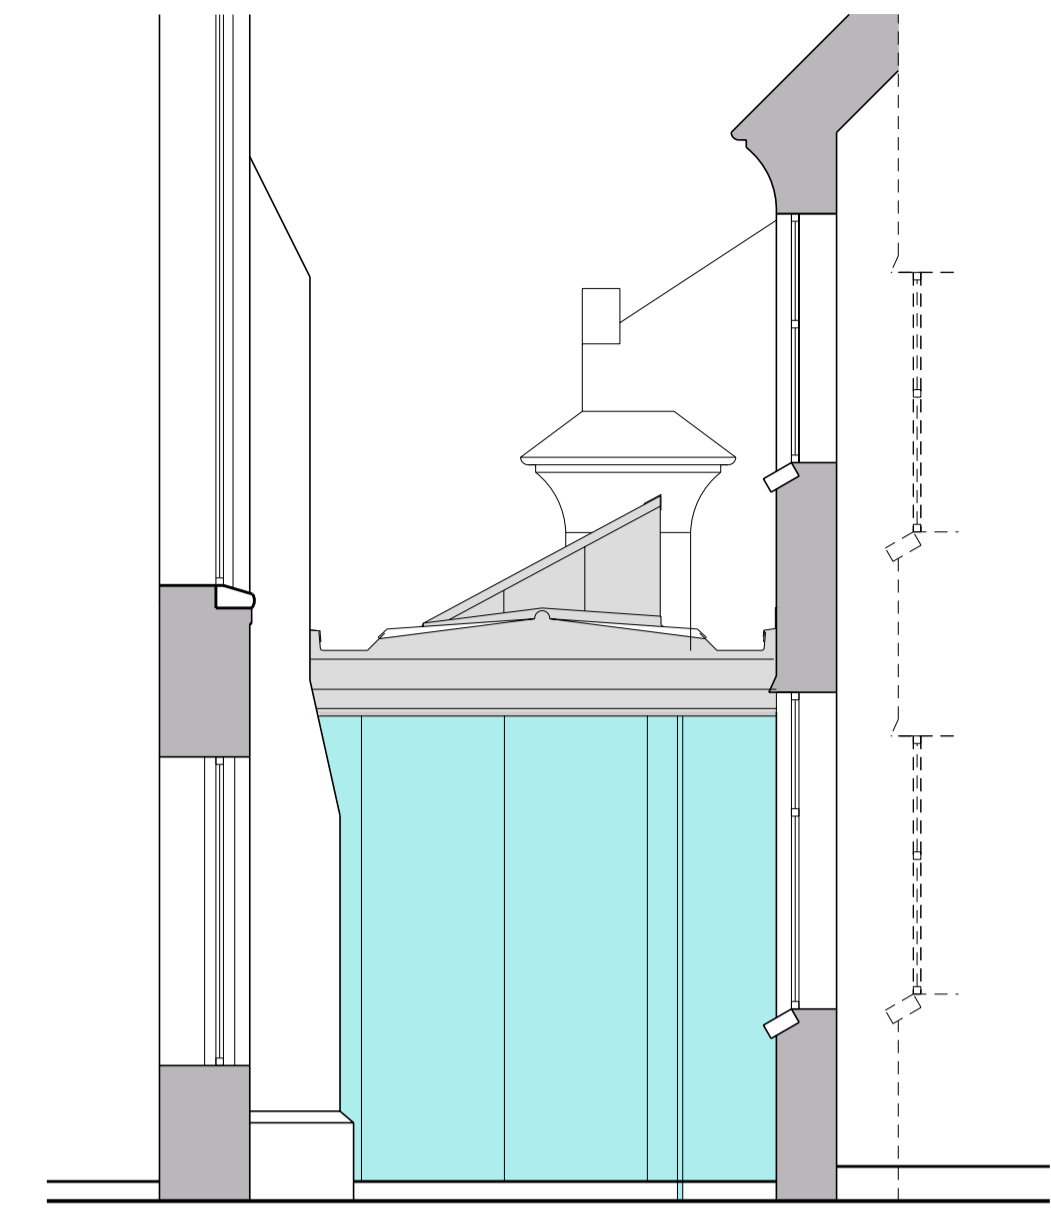

notes

Section A-A

Section B-B

Section C-C
1:500

Section C-C

drawing no: **5403.114A**

link extended | ajnb | jan 2008 | A

St Thomas House
6 Becket Street
Oxford OX1 1PP
T: 01865 305 130
F: 01865 246 424
W: gbs-ox.co.uk

Wesley Memorial Church
New Inn Hall Street
Oxford

Proposed Sections

scale: 1:100 | date: Sept 2008 | drawn: AB

drawing no: **5403.114A**