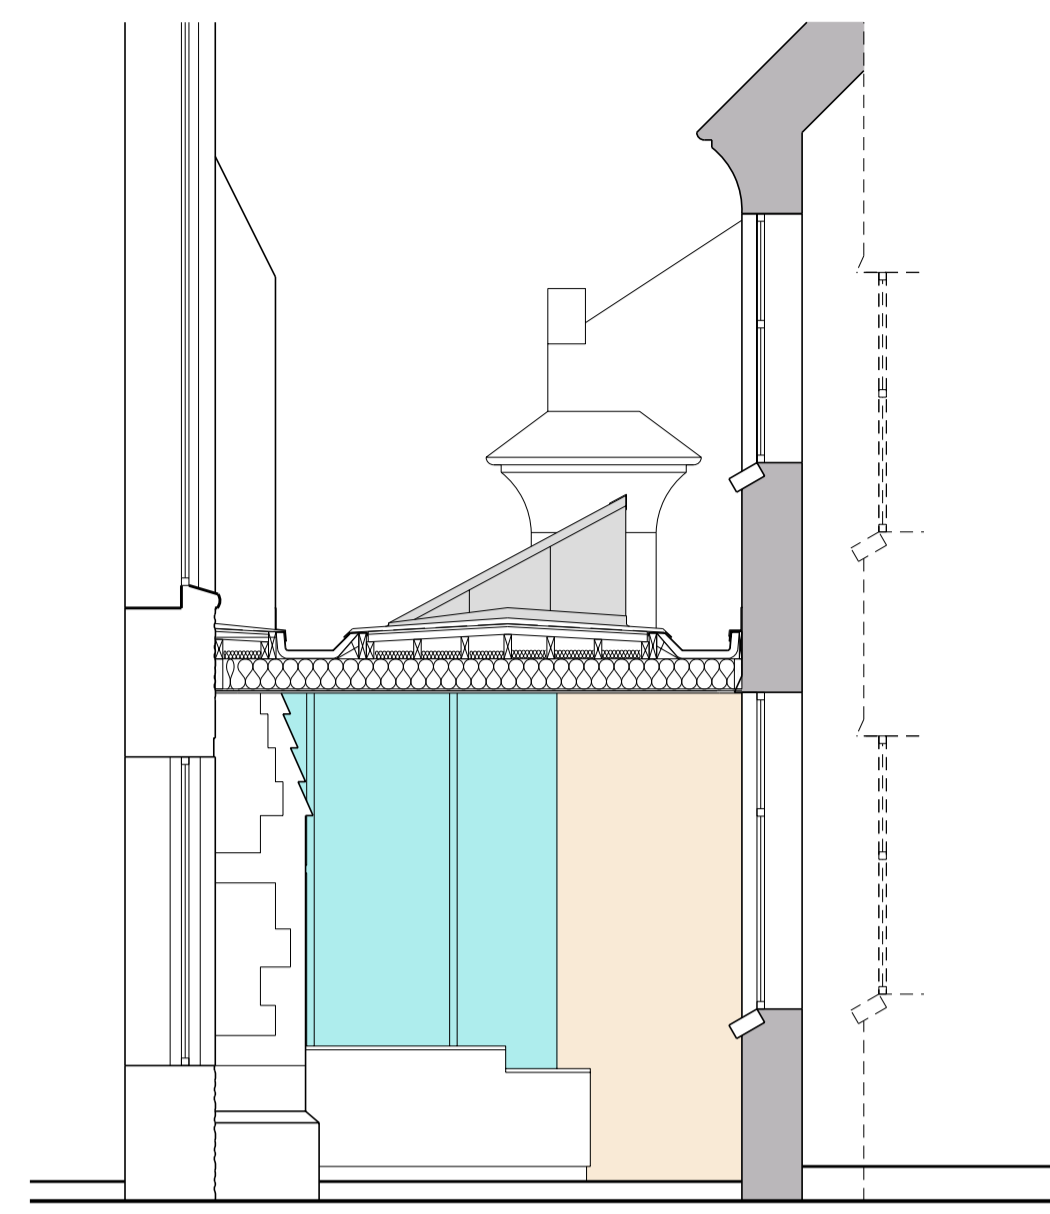

notes

Section A-A

Section B-B

Section C-C
1:500

Section C-C

drawing no: **5403.114A**

link extended | ajnb | jan 2008 | A

St Thomas House
6 Becket Street
Oxford OX1 1PP
T: 01865 305 130
F: 01865 246 424
W: gbs-ox.co.uk

Wesley Memorial Church
New Inn Hall Street
Oxford

Proposed Sections

scale: 1:100 | date: Sept 2008 | drawn: AB

drawing no: **5403.114A**